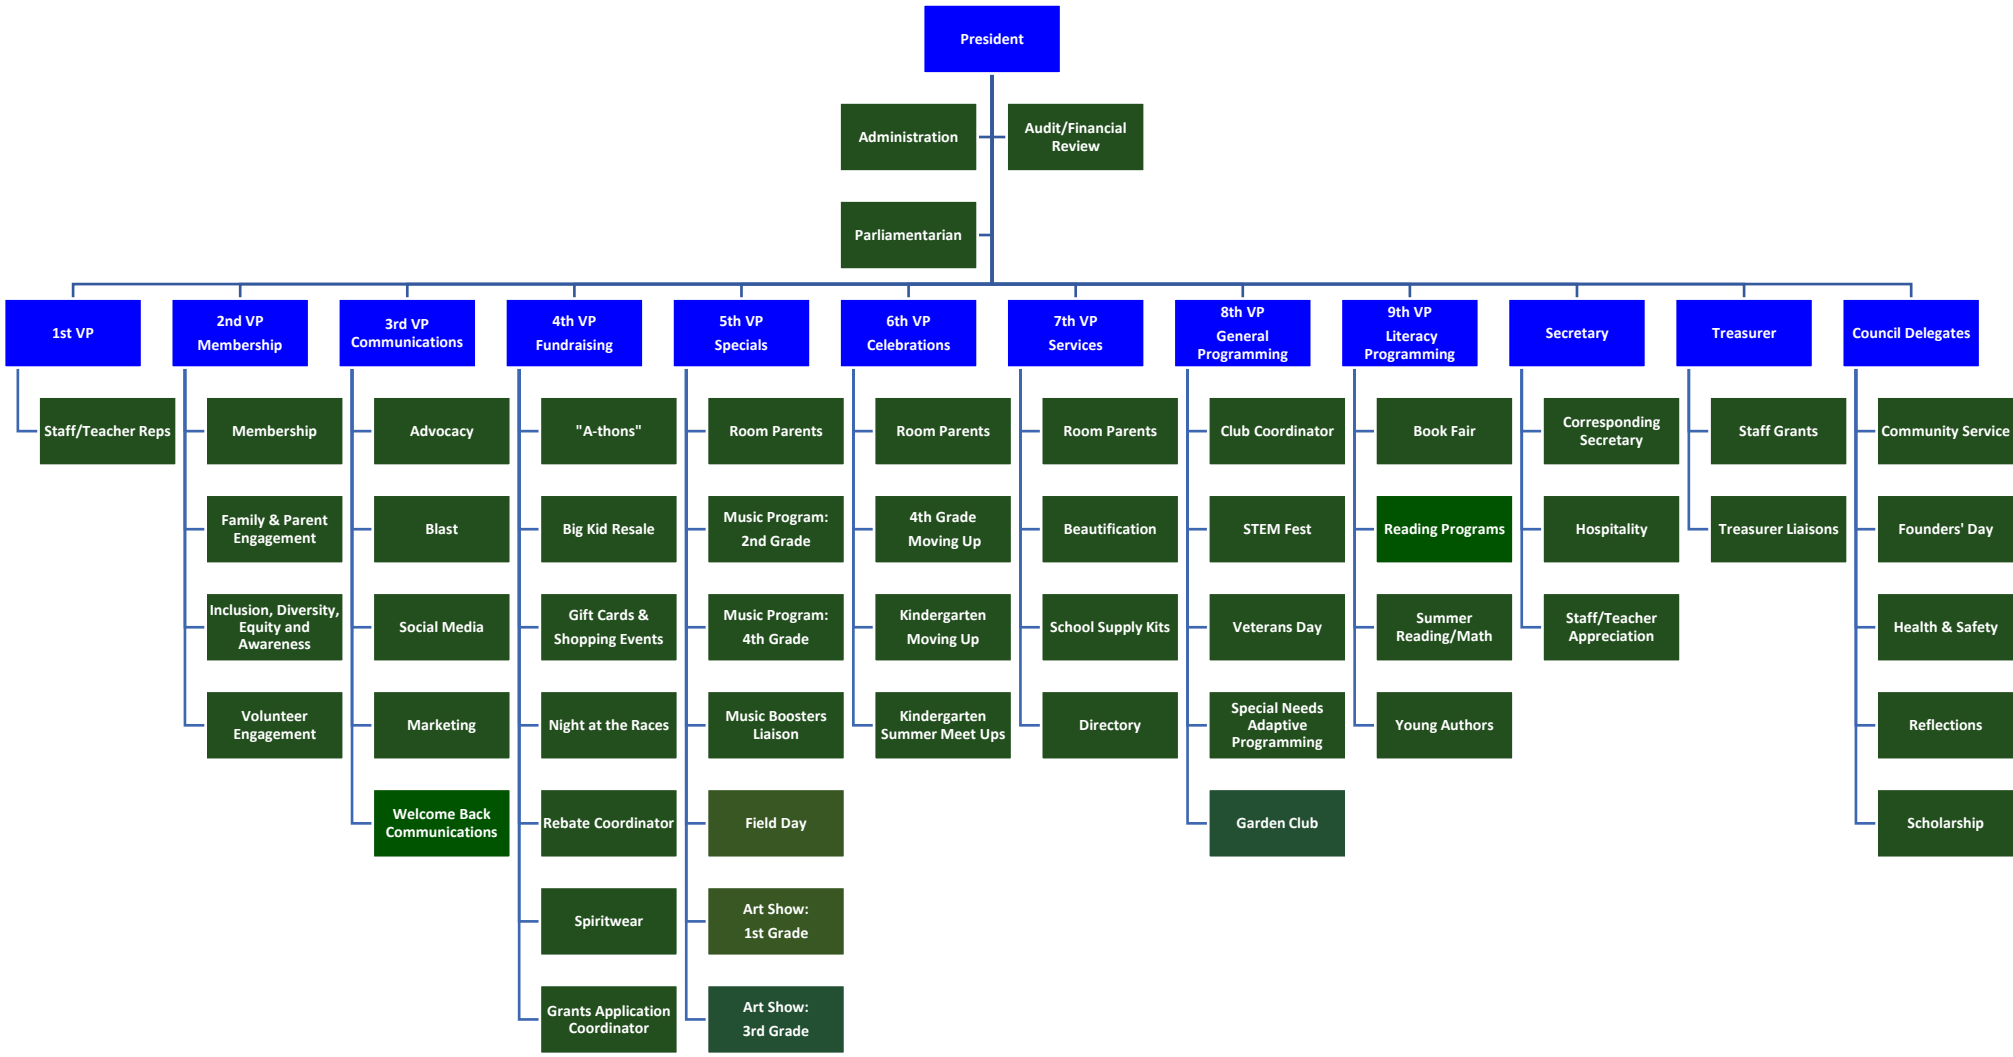

Westlake Elementary School PTA Organizational Chart February 3, 2022 (voted)

Legend	Executive Board	Standing Committee	New Standing Committee	Updated Name	Delete
--------	-----------------	--------------------	------------------------	--------------	--------